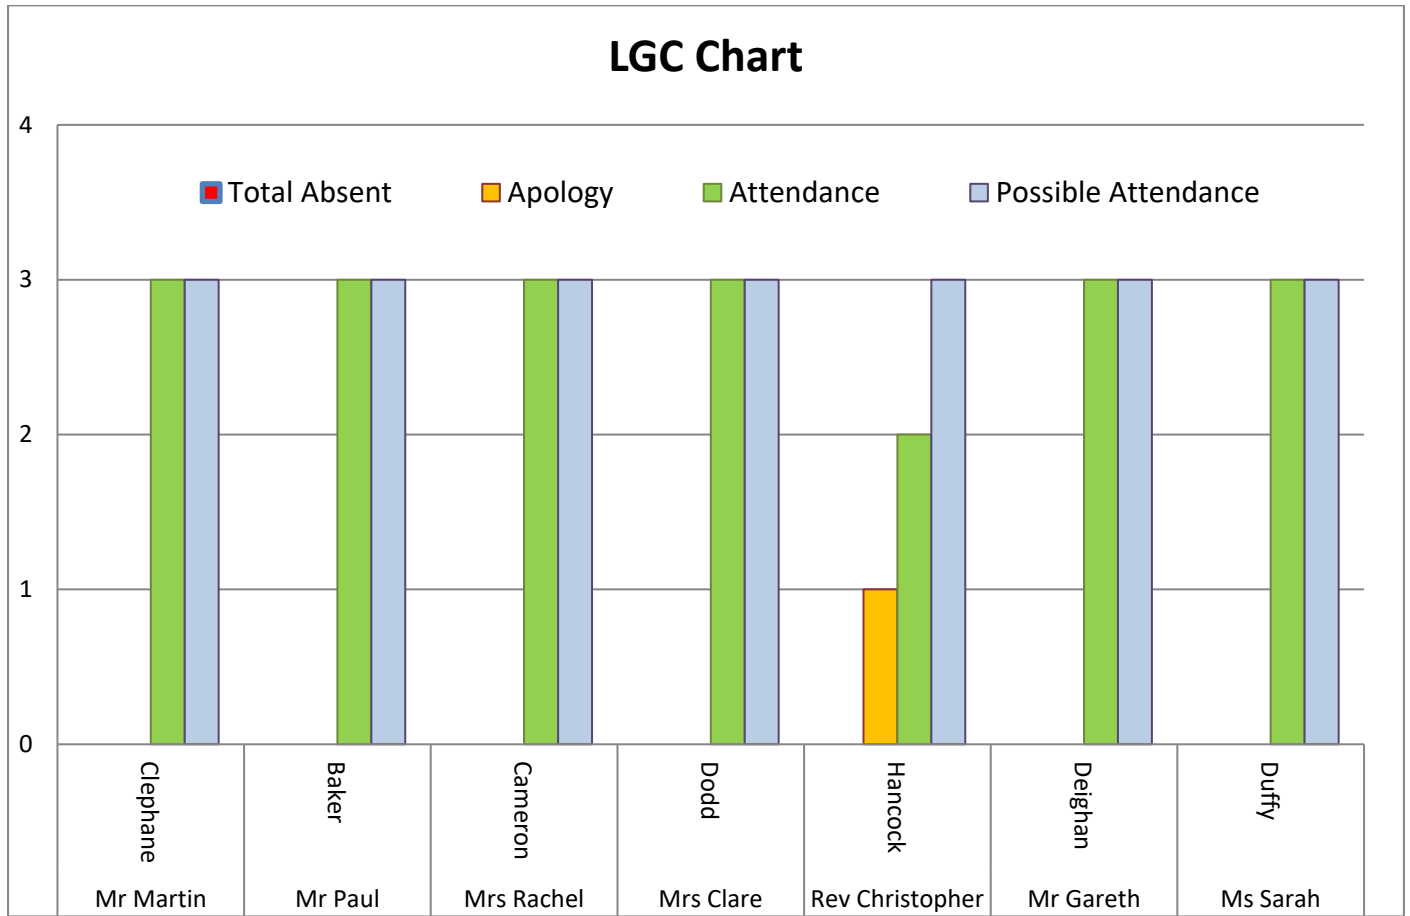

ST MARYS CATHOLIC PRIMARY SCHOOL SUNDERLAND

Attendance 2021/2022

Committees Chart

■ Total Absent
 ■ Apology
 ■ Attendance
 ■ Possible Attendance

Total GB Attendance