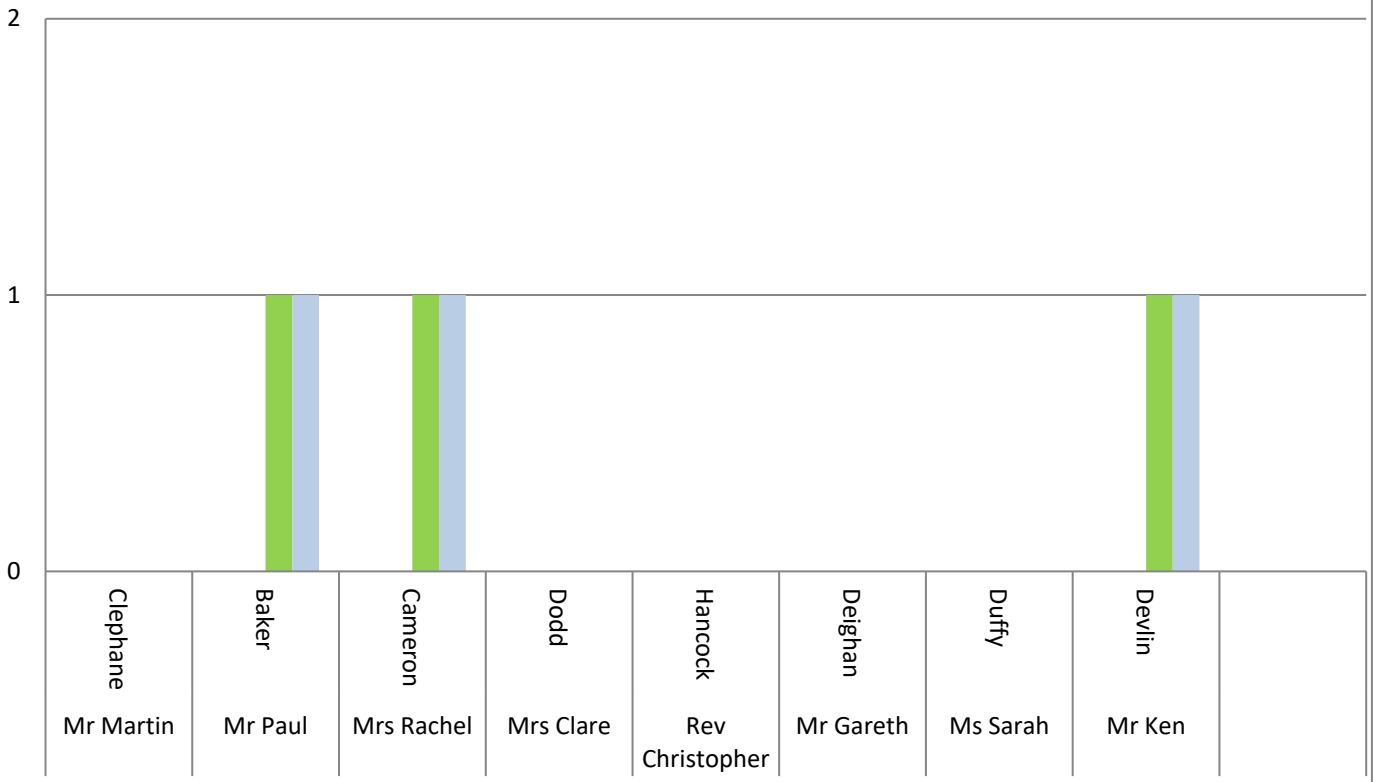

ST MARYS CATHOLIC PRIMARY SCHOOL SUNDERLAND

Attendance 2021/2022

Committees Chart

■ Total Absent
 ■ Apology
 ■ Attendance
 ■ Possible Attendance

Total GB Attendance